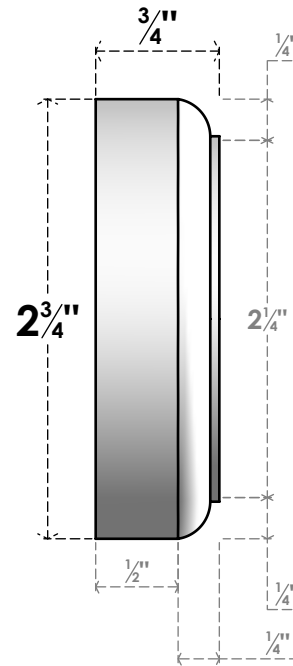

ROSP040X028X075DAL04

4"W X 2 3/4"H X 3/4"P STANDARD DALTON BULLSEYE ROSETTE WITH ROUNDED EDGE, ARCHITECTURAL GRADE PVC

FRONT

SIDE

EKENA MILLWORK
2300 WEST MAIN ST.
CLARKSVILLE, TX 75426
TOLL FREE: 866-607-0453
WWW.EKENAMILLWORK.COM

NOTES

1. INSTALLATION TO BE COMPLETED IN ACCORDANCE WITH MANUFACTURER'S SPECIFICATIONS.
2. DRAWING MAY NOT BE TO SCALE
3. THIS DRAWING IS INTENDED FOR DESIGN AND PLANNING PURPOSES ONLY.
4. ALL INFORMATION CONTAINED HEREIN WAS CURRENT AT THE TIME OF DEVELOPMENT BUT MUST BE REVIEWED AND APPROVED BY THE PRODUCT MANUFACTURER TO BE CONSIDERED ACCURATE.
5. ARCHITECTURAL GRADE PVC PRODUCTS ARE MADE FROM EXPANDED CELLULAR PVC AND COME NATURALLY WHITE BUT MAY BE PAINTED