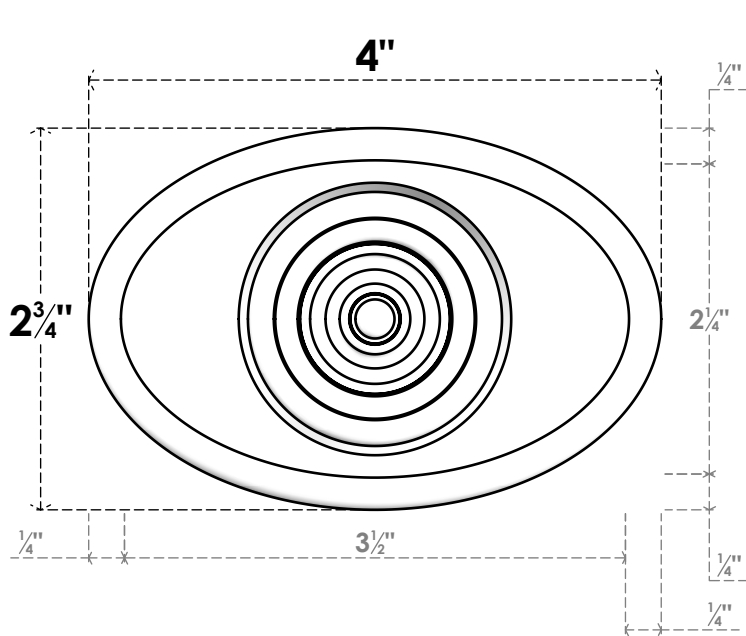

ROSP040X028X075DAL04

4"W X 2 3/4"H X 3/4"P STANDARD DALTON BULLSEYE ROSETTE WITH ROUNDED EDGE, ARCHITECTURAL GRADE PVC

FRONT

SIDE

EKENA MILLWORK
2300 WEST MAIN ST.
CLARKSVILLE, TX 75426
TOLL FREE: 866-607-0453
WWW.EKENAMILLWORK.COM